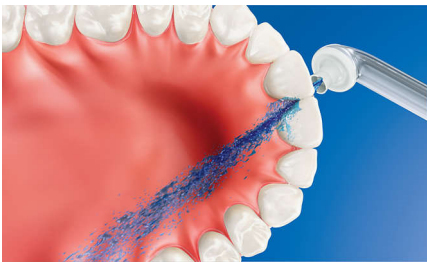

Improves oral health

- Clinically proven as effective as floss for gum health**
- Up to 99.9% plaque removal***
- Helps prevent cavities between teeth

Superior technology

- High performance nozzle
- Air and micro-droplet technology
- Triple burst customizable settings

The easiest way to effectively clean between teeth

- An easy way to start a healthy habit

PHILIPS
sonicare

Interdental nozzles
2 nozzles

HX8032/05

Highlights

Up to 99.9% plaque removal

AirFloss Pro/Ultra removes up to 99.9% of plaque from treated areas.**

Micro-droplet technology

Our clinically-proven results are possible from our unique technology that combines air and mouthwash or water to powerfully yet gently clean between teeth and along the gumline.

Easily start a healthy habit

Interproximal cleaning is very important to overall oral health. AirFloss is an easy way to

clean deeper between teeth, helping to form a healthy habit.

Better gum health

Philips Sonicare AirFloss Pro/Ultra is clinically proven to improve gum health as much as floss.** Helps improve gum health in as little as two weeks.