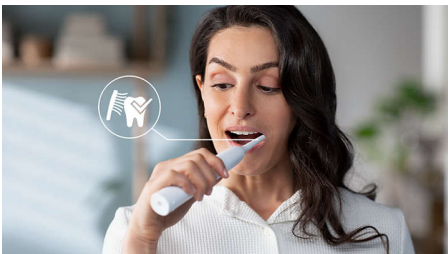

- Pressure Sensor helps protect your teeth and gums

Provides superior clean

- Our unique technology brings you a powerful yet gentle clean
- Up to 7x better plaque removal vs a manual toothbrush*

Highlights

Removes plaque 7x better*

Sonicare electric toothbrush with advanced sonicare technology is clinically proven to remove up to 7x better* plaque from your teeth and along the gum line while protecting your gums.

Protects your gums

Built-in pressure sensor automatically detects pressure you apply, warns you, and reduces the toothbrush vibrations automatically to help protect your gums. The toothbrush will make a pulsing sound as a reminder to ease off the pressure. 7 out of 10 people found this feature helped them become better brushers.