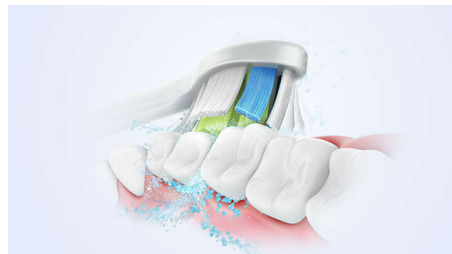

Advanced Sonicare Technology

Powerful bristle vibrations drive microbubbles deep between your teeth and along your gum line for a refreshing experience. You will get two month's worth of manual brushing in just 2 minutes.** 31000 brush strokes per minute gently clean your teeth, break up plaque, and sweep it away for an exceptional daily clean.