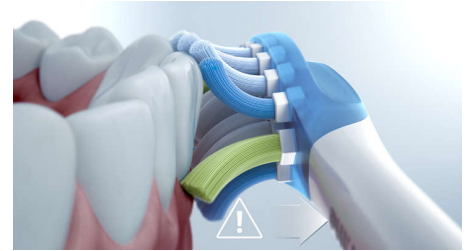

Built-in pressure sensor

You might not notice if you're brushing too hard, but your DiamondClean 9000 will. If you need to ease up, the toothbrush will make a pulsing sound. It's a heads up to let your brush head do the work. 7 out of 10 people found this feature helped them become a better brusher.