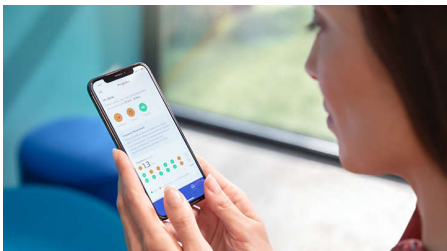

Progress Report

The DiamondClean 9000 gives you the guidance you need to improve and maintain healthy brushing habits in between dentist checkups. Built-in smart sensors let you know when you're using too much pressure, and by connecting your brushing experience to the

Sonicare app, a personalized Progress Report helps you stay on track, to see how much you've improved over time.