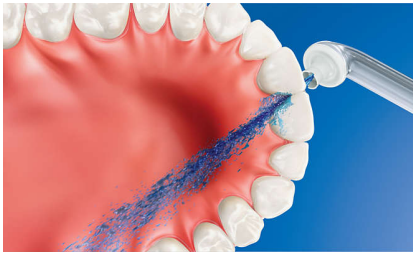

Micro-droplet technology

Our clinically-proven results are possible from our unique technology that combines air and mouthwash or water to powerfully yet gently clean between teeth and along the gumline.