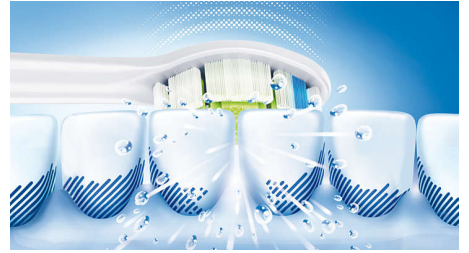

Removes up to 7x more plaque

Removes up to 7 times more plaque from hard to reach places than a manual toothbrush.