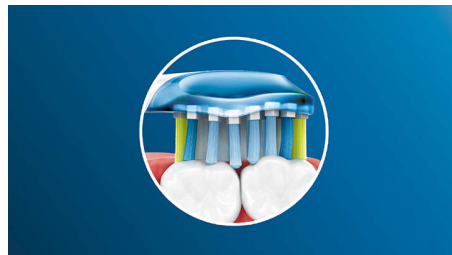

## Look after those gums

With optimal cleaning from your DiamondClean, gums will become healthier in 2 weeks\*. Removing up to 7x more plaque along the gum line than a manual toothbrush\*, you'll get your healthiest smile.

## Up to 2x healthier teeth

Click on our AdaptiveClean brush head for a deep, gentle clean that leaves gums up to 2x healthier than a manual toothbrush. Soft rubber sides flex along every contour of your teeth and gums to absorb any excess pressure. Bristles can then reach deep between teeth giving you a comfortable, effective deep clean.