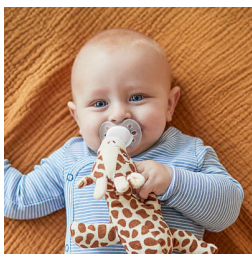

Soft, cute and friendly

- Pick your favourite or collect all four adorable characters

Includes ultra soft soother

- 98% of babies accept the textured silicone teats*
- Cuddly, soft snuggle included with ultra soft soother
- Soft flexible shield for more comfort and fewer skin marks

Highlights

Easy to find

No more hunting and searching for soothers! The plush animal makes the soother easy to find.

Comfort in every hug

Babies will enjoy extra comfort when they cuddle their plush animals. Made of soft fabric, their lightly weighted paws help keep soothers in place.

Fits Philips Avent soothers

The plush animal is compatible with all Philips Avent soothers, so you can mix and match and create the product that is right for baby.

A little buddy for baby

Babies will love to snuggle with any of our four adorable characters: giraffe, monkey, elephant or seal. Our plush snuggle animals are a soothing and friendly companion for baby. And when baby relaxes, so can you.

Detaches for easy cleaning

Plush animal easily detaches from ultra soft soother and both are easy to clean. And you'll feel confident knowing that baby can always enjoy a clean soothing experience.

Easily cleaned and sterilised