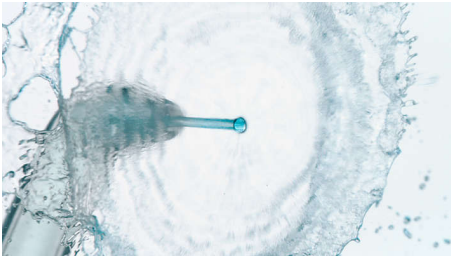

## Flossing reinvented with Quad Stream technology

Removes up to 99.9% of plaque\* in treated areas

Effortlessly thorough cleaning between teeth to improve your gum health. Unique X-shaped Quad Stream tip cleans more area with less effort for more effective flossing every time, so it's easy to get flossing right.

## Oral Irrigator

Quad Stream technology 2 high performance nozzles: Quad Stream nozzle and Standard nozzle, Pulse Wave technology, 2 flossing modes and 3 intensity settings

### Quad Stream technology

Unique X-shaped Quad Stream tip separates flow into 4 water jets, which cover more area between teeth and along the gum line. Get a faster, deeper clean without the hassle of string floss.

### Standard tip for spot cleaning

A standard single-stream tip boosts pressure for for spot cleaning and removing food debris when you need it.