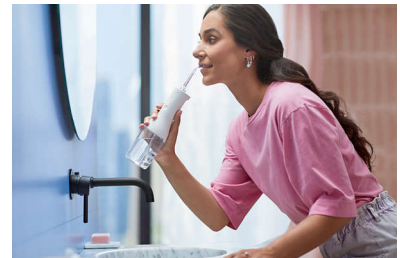

Effortless technique

Just point, press and clean for more effective flossing. Aim the tip between your teeth and along the gumline — and let it do all the work for you!