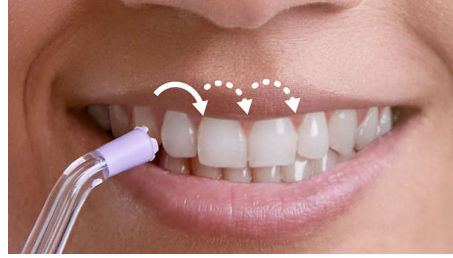

## Flossing reinvented with Quad Stream technology

Removes up to 99.9% of plaque\* in treated areas

Effortlessly thorough cleaning between teeth to improve your gum health. Unique X-shaped Quad Stream tip cleans more area with less effort for more effective flossing every time, so it's easy to get flossing right.

### Quad Stream technology

Unique X-shaped Quad Stream tip separates flow into 4 water jets, which cover more area between teeth and along the gum line. Get a faster, deeper clean without the hassle of string floss.

### Standard tip for spot cleaning

A standard single-stream tip boosts pressure for for spot cleaning and removing food debris when you need it.

### Pulse Wave technology

Gentle pulses of water keep you going and guide you from tooth to tooth in Deep Clean mode — so you get it right every time.