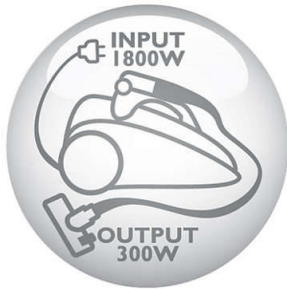

Highlights

1800 Watt motor

Philips vacuum cleaner with 1800 Watt motor generating max. 300 Watt suction power to ensure perfect cleaning results.