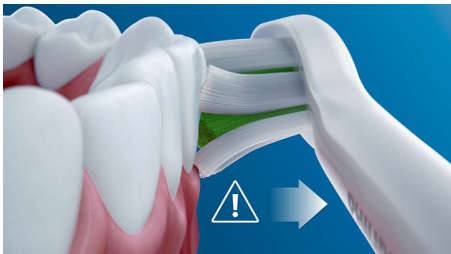

Innovative technology

- Lets you know if you're pressing too hard
- Connects smart brush handle and smart brush heads
- The Sonicare 4100 tells you when to switch brush heads
- Sonic technology that pulses between teeth

Highlights

Sonicare 4100 — goodbye plaque

Cleans those hard-to-reach places that a manual toothbrush can't get to, with contoured bristles designed to make brushing easy.

Monitor your brushing pressure

Brushing too hard can damage your teeth and gums. To prevent this, your Philips Sonicare ProtectiveClean emits a gentle pulsing sound to remind you to ease off on the pressure.

BrushSync technology

A microchip-enabled technology that detects and synchronizes the smart brush head with the smart handle. The smart handle and smart brush head pair is a powerful combination that enables Smart replacement reminders.