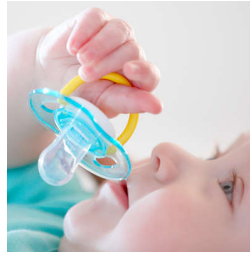

Designed for your baby's everyday comfort needs Pacifier with bright, colorful designs

Help meet your little one's essential soothing needs around the clock with the Philips Avent Classic pacifier. Available in a range of colors, our orthodontic collapsible nipple respects your baby's natural oral development.

Safety & Hygiene

- Security handle for easy removal
- Snap-on cap helps keep your baby's pacifier clean

Highlights

Nipple acceptance

Babies know what they like! We asked moms how their little ones respond to Philips Avent nipples and 9 out of 10 babies accept our pacifiers.*

Orthodontic nipple

Our collapsible silicone nipple has a symmetrical shape that respects your baby's palate, teeth and gums as he or she grows.

Made in the UK

You can be sure that your little one's comfort is in good hands. This pacifier was made at our award-winning site in the UK.*

Security handle

Our security handle lets you easily remove your baby's pacifier at any time. Even little hands can grab it!

Snap-on cap for hygiene

When the pacifier isn't in use, simply snap on the cap before storing to keep the nipple safe and clean.