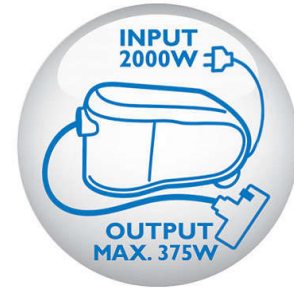

Outstanding cleaning power

Very efficient 2000 Watt motor, generating a suction power of max. 375 Watt.