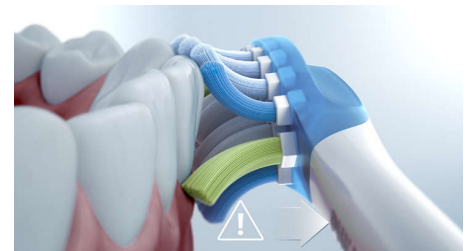

Built-in pressure sensor

You might not notice if you're brushing too hard, but your DiamondClean 9000 will. If you need to ease up, the toothbrush will make a pulsing sound. It's a heads up to let your brush head do the work. 7 out of 10 people found this feature helped them become a better brusher.