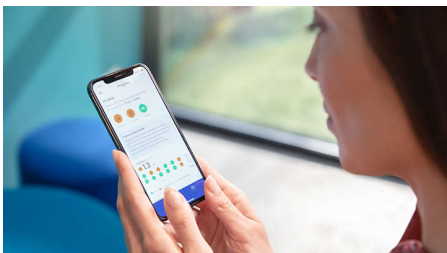

Progress Report

The DiamondClean 9000 gives you the guidance you need to improve and maintain healthy brushing habits in between dentist checkups. Built-in smart sensors let you know when you're using too much pressure, and by

connecting your brushing experience to the Sonicare app, a personalized Progress Report helps you stay on track, to see how much you've improved over time.