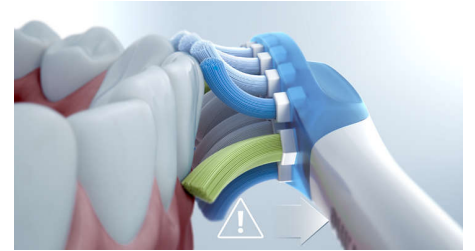

Built-in pressure sensor

You might not notice if you're brushing too hard, but your DiamondClean 9000 will. If you need to ease up, the toothbrush will make a pulsing sound. It's a heads up to let your brush head do the work. 7 out of 10 people found this feature helped them become a better brusher.