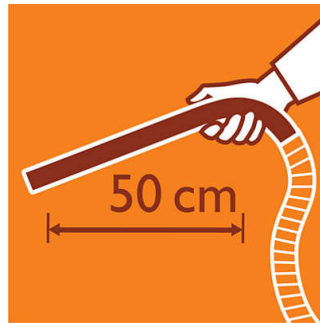

Extra long ergonomic grip

This ergonomically shaped grip is convenient in use. Its extra long design gives you farther reach, so you can easily clean hard to reach places.

Specifications

Performance

- Input power (max): 1800 W
- Input power (IEC): 1600 W
- Noise level (Lc IEC): 83 dB
- Suction power (max): 350 W
- Vacuum (max): 25 kPa
- Airflow (max): 35 l/s