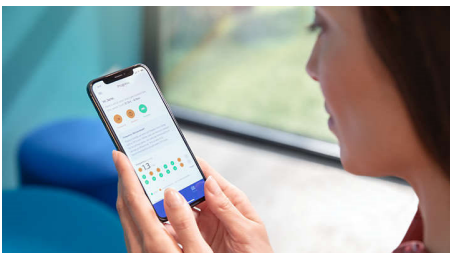

Progress Report

The DiamondClean 9000 gives you the guidance you need to improve and maintain healthy brushing habits in between dentist checkups. Built-in smart sensors let you know when you're using too much pressure, and by connecting your brushing experience to the

Sonicare app, a personalized Progress Report helps you stay on track, to see how much you've improved over time.