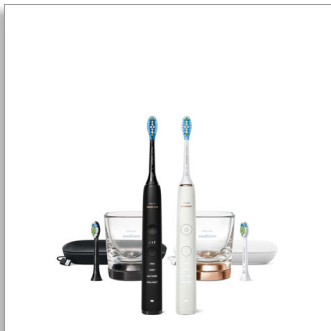

Philips DiamondClean  
9000  
Sonic electric toothbrush  
with app

Connected brushing made easy

Built-in pressure sensor  
Smart brush head recognition  
4 modes, 3 intensities

HX9914/82