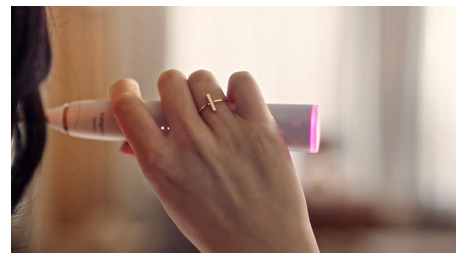

Cares for your oral health

Philips Sonicare 9900 Prestige is designed around you. Its state-of-the-art technology is so in tune with you and effortless to use that you barely know it is there. Luckily, the results say it all.

Real-time feedback

You might not notice when you brush too hard or start scrubbing, but your toothbrush will. The light ring on the end of your handle will gently remind you to ease off the pressure or scrubbing motion.