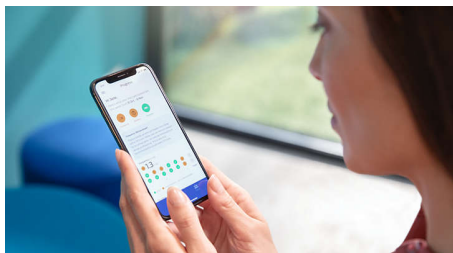

Progress Report

The DiamondClean 9000 gives you the guidance you need to improve and maintain healthy brushing habits in between dentist

checkups. Built-in smart sensors let you know when you're using too much pressure, and by connecting your brushing experience to the Sonicare app, a personalized Progress Report helps you stay on track, to see how much you've improved over time.