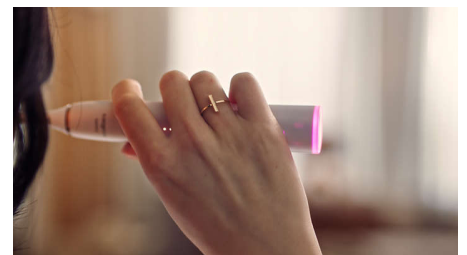

## Cares for your oral health

Philips Sonicare Diamond Clean Prestige 9900 is designed around you. Its state-of-the-art technology is so in tune with you and effortless to use that you barely know it is there. Luckily, the results say it all.

## Real-time feedback

You might not notice when you brush too hard or start scrubbing, but your toothbrush will. The light ring on the end of your handle will gently remind you to ease off the pressure or scrubbing motion.