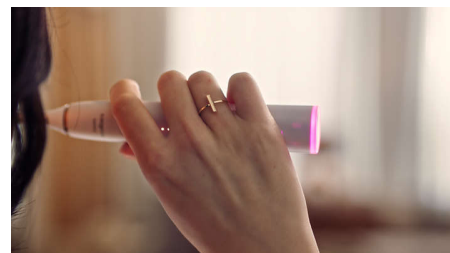

Cares for your oral health

Philips Sonicare DiamondClean Prestige 9900 is designed around you. Its state-of-the-art technology is so in tune with you and effortless to use that you barely know it is there. Luckily, the results say it all.

Real-time feedback

You might not notice when you brush too hard or start scrubbing, but your toothbrush will. The light ring on the end of your handle will gently remind you to ease off the pressure or scrubbing motion.