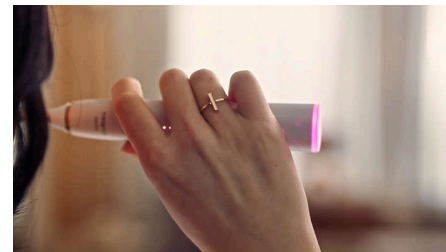

Senses your brushing style

While you clean, Philips Sonicare 9900 Prestige uses sensors to detect the pressure you apply, cleaning motion and coverage – up to 100 times per second. The sensors also keep an eye on how long and how often you brush.

Adapts to you in real time

Most of us apply too much pressure during brushing. That's why our toothbrush automatically adjusts intensity when you push too hard. And with the free Philips Sonicare app,

you can experience tailor-made guidance and personalized recommendations to take your brushing to the next level.

Real-time feedback

You might not notice when you brush too hard or start scrubbing, but your toothbrush will. The light ring on the end of your handle will gently remind you to ease off the pressure or scrubbing motion.