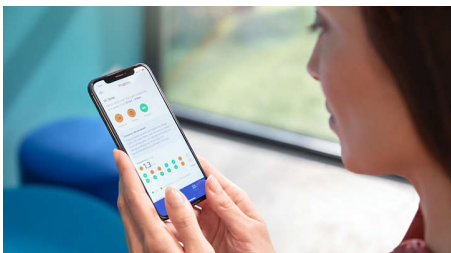

Progress Report

The DiamondClean 9000 gives you the guidance you need to improve and maintain healthy brushing habits in between dentist checkups. Built-in smart sensors let you know when you're using too much pressure, and by connecting your brushing experience to the

Sonicare app, a personalized Progress Report helps you stay on track, to see how much you've improved over time.