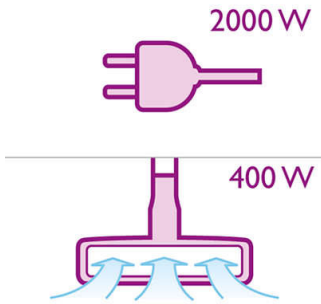

Clean air in your home

- HEPA filter for excellent filtration of the exhaust air

High cleaning power

- 2000 Watt motor generating max. 400 Watt suction power

Scratch-protection for parquet floors

- Parquet nozzle with soft brush hairs for scratch-protection

Long lasting dust pickup

- 3 liter s-bag for long-lasting performance

Long reach for convenient cleaning

- Long cord for over 10m reach

PHILIPS

Highlights

2000 Watt motor

This powerful 2000 Watt motor generates max. 400 Watt suction power for excellent cleaning results.

Long cord

A long cord gives you a longer reach, so that you can clean a room without having to stop. This product has over 10m reach.

HEPA filter

HEPA filter

This HEPA filter catches harmful microscopic vermin that causes respiratory allergies. To maintain