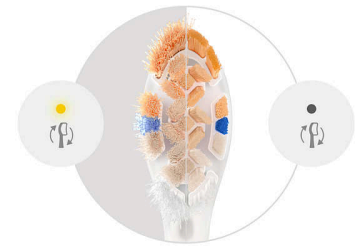

Replacement Reminder

Did you know brush heads become less effective after three months? Dental professionals recommend changing your brush head regularly, that's why Philips Sonicare toothbrushes have a brush head replacement reminder. It tracks how often and how hard you brush, then reminds you to replace your brush head once it's time for a new one.