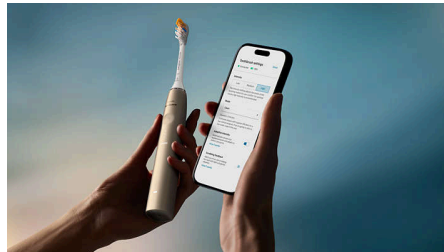

Modes and intensities

Enhance your oral care routine with 15 brushing settings. Whether you're looking for a deep clean or a specific focus, you can have it with this electric toothbrush. Select from five modes - Clean, White+, Gum Health, Deep Clean, and Sensitive - and adjust to one of three intensity levels for a personalized clean. Simply open the app, select your preferences, and let your toothbrush do the rest.