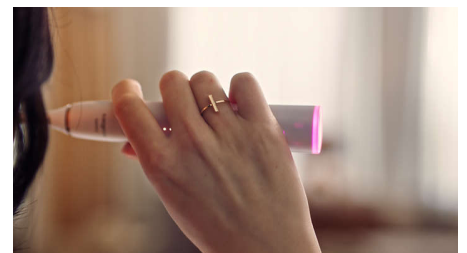

Cares for your oral health

Philips Sonicare Prestige 9900 is designed around you. Its state-of-the-art technology is so in tune with you and effortless to use that you barely know it is there. Luckily, the results say it all.

Real-time feedback

You might not notice when you brush too hard or start scrubbing, but your toothbrush will. The light ring on the end of your handle will gently remind you to ease off the pressure or scrubbing motion.