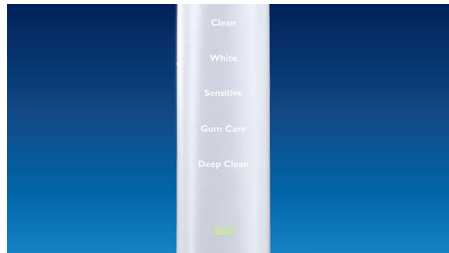

Look after those gums

With optimal cleaning from your DiamondClean, gums will become healthier in 2 weeks*. Removing up to 7x more plaque along the gum line than a manual toothbrush*, you'll get your healthiest smile.

5 modes to clean your way

With DiamondClean, you get a truly refreshing clean every day. Our 5 modes cover all your brushing needs; Clean mode – for exceptional daily cleaning, Gum Care – to gently massage gums, Deep Clean – for an invigorating deep clean, Sensitive – for gentle yet effective cleaning of sensitive gums, and White – the ideal mode to remove surface stains.

Extra deep cleaning

Our Deep Clean mode means you can really focus on specific areas, and give them extra attention. We've combined our unique brush head motion with an extended 3 minutes of brushing time so your teeth get a truly deep clean.

Up to 2x healthier teeth

Click on our AdaptiveClean brush head for a deep, gentle clean that leaves gums up to 2x healthier than a manual toothbrush. Soft rubber sides flex along every contour of your teeth and gums to absorb any excess pressure. Bristles can then reach deep between teeth giving you a comfortable, effective deep clean.