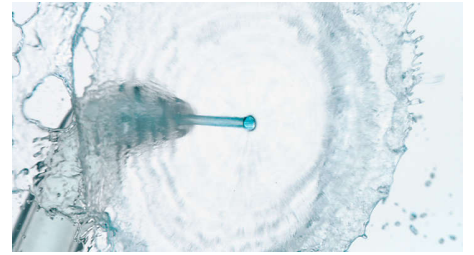

## Covers more area, effortlessly

X-shaped water streams cover more surface area for a faster, deeper clean versus manual floss. Effortlessly.

## Guides from tooth to tooth

Gentle pulses of water guide you from tooth-to-tooth so that you don't miss a spot.

## F3 Quad Stream nozzle

For maximum coverage and an extra thorough clean, use the Quad Stream nozzle to concentrate water into four wide streams between teeth and along the gum line. The soft rubber guide is gentle on gums and every nozzle simply clicks on and off.

## F1 Standard nozzle

Use the standard nozzle for a regular clean. It uses a single stream of water to remove debris and clean thoroughly between your teeth.