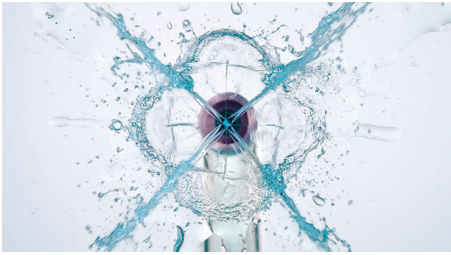

Enjoy an effortless, thorough clean between your teeth and improve your gum health. Our Quad Stream technology helps you cover more area with less effort, while Pulse Wave technology gently guides you from tooth to tooth. Easy.

**An effortless clean with advanced technology**

- Easy to fill 600ml reservoir
- Quad Stream technology for faster, more effective flossing
- Standard nozzle for a regular clean
- Pulse Wave technology guides from tooth to tooth
- Whisper quiet for great results without disturbing others
- Quad Stream nozzle for maximum coverage
- Compact nozzle case
- Easy magnetic dock with auto shut-off

## Covers more area, effortlessly

X-shaped water streams cover more surface area for a faster, deeper clean versus manual floss. Effortlessly.

## Guides from tooth to tooth

Gentle pulses of water guide you from tooth-to-tooth so that you don't miss a spot.