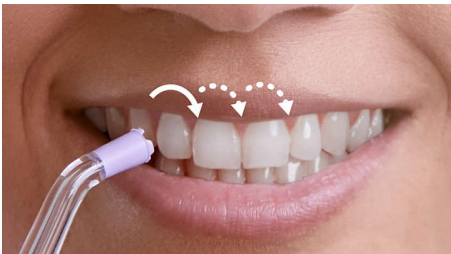

Enjoy an effortless, thorough clean between your teeth and improve your gum health. Our Quad Stream technology helps you cover more area with less effort, while Pulse Wave technology gently guides you from tooth to tooth. Easy.

**An effortless clean with advanced technology**

- Easy to fill 600ml reservoir
- Quad Stream technology for faster, more effective flossing
- Standard nozzle for a regular clean
- Pulse Wave technology guides from tooth to tooth
- Whisper quiet for great results without disturbing others
- Quad Stream nozzle for maximum coverage
- Compact nozzle case
- Easy magnetic dock with auto shut-off

## Covers more area, effortlessly

X-shaped water streams cover more surface area for a faster, deeper clean versus manual floss. Effortlessly.

## Guides from tooth to tooth

Gentle pulses of water guide you from tooth-to-tooth so that you don't miss a spot.