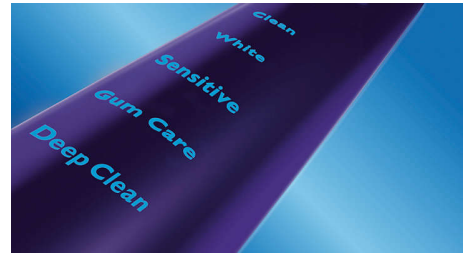

Deep Clean mode

Our all-new Deep Clean mode delivers an exceptional clean in hard-to-reach places. The unique motion of the brush head in this mode plus an extended three-minute brushing time makes it the ideal choice when you want to pay extra attention to trouble spots.