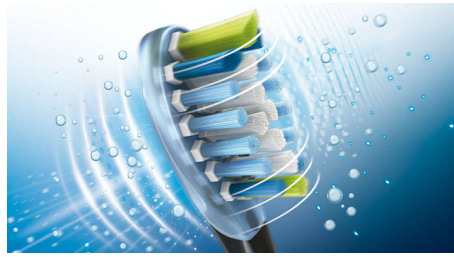

## Whitens teeth 2X better

This Philips Sonicare toothbrush whitens teeth more than 2x better than a manual toothbrush in just 1 week. Removes up to 100% more stains for whiter teeth in just 1 week.

## Improves gum health

This Philips Sonicare electric toothbrush provides optimal cleaning between teeth and along the gumline for improved gum health in just two weeks.

## AdaptiveClean brush head

Our AdaptiveClean brush head is the only electric toothbrush head that can follow the unique shape of your teeth and gums. With soft flexible sides made of rubber, this brush head can follow every curve. It offers up to 4x more surface contact and up to 10x more plaque removal along the gum line and between teeth. As the brush tracks along the gum line, it absorbs any excessive brushing pressure you might apply so you can be gentle on gums however you brush.