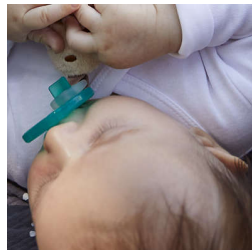

Used in hospitals

Trusted by healthcare professionals to calm newborns, Soothies are distributed in hospitals in the USA.*

Medical grade silicone

The pacifier is made of BPA-free, durable, yet flexible medical grade silicone.

Detaches for easy cleaning

Plush toy easily detaches from Soothie and both are easy to clean.

Easily cleaned and sterilized

Plush toy can be machine or hand washed. Soothie can be cleaned in dishwasher, a sterilizer or in boiling water. Feel good knowing it is always clean and safe for your little one.

Easy to find

No more hunting and searching for Soothies! The plush toy makes Soothie easy to find.

Helps keep Soothie in place

Plush toy is soft and lightly weighted, which helps keep Soothie close to baby. This helps keep it and the Soothie in place while keeping baby company.

Fits Philips Avent pacifiers

Plush toy is compatible with all Philips Avent Soothies and pacifiers, so you can mix and match and create the product that is right for baby.

A little buddy for baby

Plush toy is a friendly first companion for baby. Choose from six adorable characters: giraffe, monkey, elephant, seal, koala or sloth.