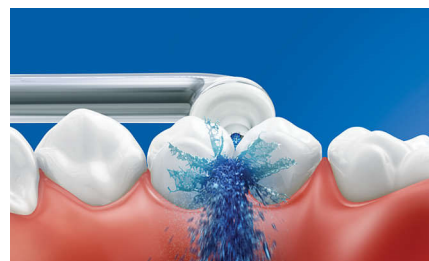

Philips Sonicare AirFloss Pro/Ultra is clinically proven to improve gum health as much as floss.** Helps improve gum health in as little as two weeks.

Cleans in just 60 seconds

With the AirFloss Pro/Ultra, cleaning your entire mouth takes less than 60 seconds a day. Simply select your burst frequency (single, double or triple) and hold down the activation button for continuous automatic bursts or press and release for manual burst mode.

Fresh and clean with mouthwash

Fill the reservoir on the handle with either mouthwash or water, and then point and press. Use with mouthwash for the ultimate fresh experience and anti-microbial benefits.

Helps prevent cavities

By gently bursting away plaque that brushing missed, Philips Sonicare AirFloss Pro/Ultra helps prevent cavities from forming in the spaces between your teeth.

High-performance nozzle