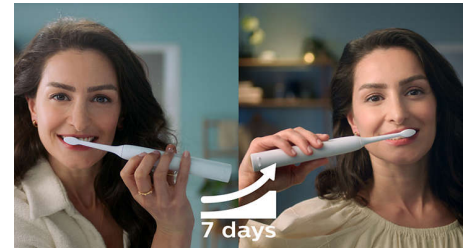

Easy-Start

Our Easy-Start program gives you the option of a gradual, gentle increase in brushing power the first 14 times you use your new toothbrush.