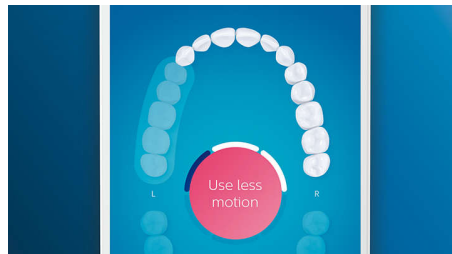

Care for your gums

Click on the G3 Premium Gum Care brush head to improve your gum health. Its smaller size and targeted gum line bristles deliver gentle yet effective cleaning along the gum line, where gum disease starts. It's clinically proven to deliver up to 100% less gum inflammation**** and up to 7x healthier gums in just two weeks.****

Focus areas and goal-setting

Any trouble areas your dentist has pointed out? We'll highlight them on your in-app 3D mouth map, and remind you to pay extra attention to these areas.

Never miss a spot

The Philips Sonicare app lets you know when you've achieved a thorough clean, and coaches you to be a better, more mindful brusher.

Too much pressure?

You might not notice when you brush too hard, but your DiamondClean Smart will. If you use too much pressure, the light ring on

the end of your handle will flash. This is a gentle reminder to ease off the pressure, and let your brush head do the work. 7 out of 10 people found this feature helped them become a better brusher.