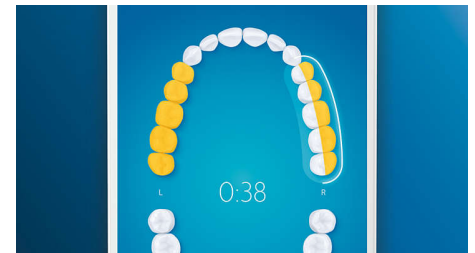

TouchUp feature

If you happen to miss a spot while brushing your teeth, your app's TouchUp feature will show you. You can then go back for a second pass, and be confident you are getting a complete clean, every time.