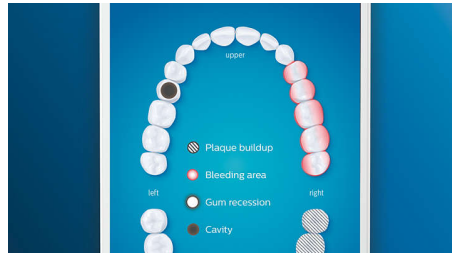

Highlights

Premium All-in-One brush head

Clean without compromise with the A3 Premium All-in-One brush head. Our all-time best has angled bristles to help remove up to 20x more plaque even in hard-to-reach areas*. Triangular tips work to remove up to 100% more stains in less than two days***. And longer bristles clean deep for gums that are up to 15x healthier in just two weeks**. All that without ever switching brush heads. Did you know: brush heads become less effective after 3 months of use? Our BrushSync™ feature can remind you when it's almost time for a replacement.

Care for your gums

Click on the G3 Premium Gum Care brush head to improve your gum health. Its smaller size and targeted gum line bristles deliver gentle yet effective cleaning along the gum line, where gum disease starts. It's clinically proven to deliver up to 100% less gum inflammation**** and up to 7x healthier gums in just two weeks.****

Focus areas and goal-setting

Any trouble areas your dentist has pointed out? We'll highlight them on your in-app 3D mouth map, and remind you to pay extra attention to these areas.

Never miss a spot

The Philips Sonicare app lets you know when you've achieved a thorough clean, and coaches you to be a better, more mindful brusher.

Too much pressure?

You might not notice when you brush too hard, but your DiamondClean Smart will. If you use too much pressure, the light ring on

the end of your handle will flash. This is a gentle reminder to ease off the pressure, and let your brush head do the work. 7 out of 10 people found this feature helped them become a better brusher.