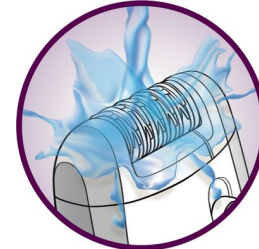

Opti-start cap with massage

For a maximum skin contact at all times while relaxing your skin before epilating, this combi-attachment positions the epilator at the optimum angle for a constant effective hair removal

Lift and massage attachment

Lifts even the short hairs for an extra close epilation and relaxes your skin for a gentler hair removal at the same time.

Sensitive cap

Specifically adapted for more sensitive skin, allowing for gentle epilation in delicate areas.

Bikini trimmer head

Bikini trimmer head for precise trimming and styling of your bikini area

Ergonomic grip

Ergonomic grip for comfortable handling

Two speed settings

Two speed settings for more sensitive zones

Hypo-allergenic

The hypo-allergenic discs for sensitive skin, remove hair as short as 0.5 mm

Washable epilation head

Fully washable epilation head for optimal hygiene.

Specifications

Accessories

Cleaning brush
Storage pouch