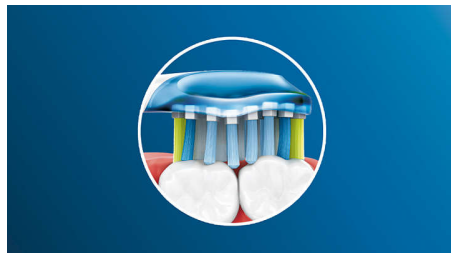

Look after those gums

With optimal cleaning from your DiamondClean, gums will become healthier in 2 weeks*. Removing up to 7x more plaque along the gum line than a manual toothbrush*, you'll get your healthiest smile.

Up to 2x healthier teeth

Click on our AdaptiveClean brush head for a deep, gentle clean that leaves gums up to 2x healthier than a manual toothbrush. Soft rubber sides flex along every contour of your teeth and gums to absorb any excess pressure. Bristles can then reach deep between teeth giving you a comfortable, effective deep clean.