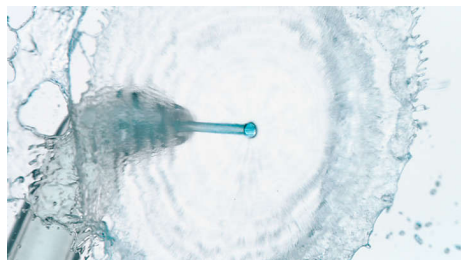

An effortless, thorough clean

Enjoy an effortless, thorough clean between your teeth and improve your gum health. Our Quad Stream technology helps you cover more area with less effort, while Pulse Wave technology gently guides you from tooth to tooth. Easy.

Highlights

Covers more area, effortlessly

X-shaped water streams cover more surface area for a faster, deeper clean versus manual floss. Effortlessly.

2 modes, 10 intensities

Enjoy a clean that's tailored to your needs. Clean mode uses a continuous flow of water for a great everyday clean, while Deep Clean uses distinct pulses for a more thorough clean. Whenever you need, adjust the intensity to your ideal comfort level.

Whisper quiet design

Engineered for a discreet clean, so you get great results without disturbing others.

Guides from tooth to tooth

Gentle pulses of water guide you from tooth-to-tooth so that you don't miss a spot.

F1 Standard nozzle

Use the standard nozzle for a regular clean. It uses a single stream of water to remove debris and clean thoroughly between your teeth.

F3 Quad Stream nozzle

For maximum coverage and an extra thorough clean, use the Quad Stream nozzle to concentrate water into four wide streams between teeth and along the gum line. The soft rubber guide is gentle on gums and every nozzle simply clicks on and off.