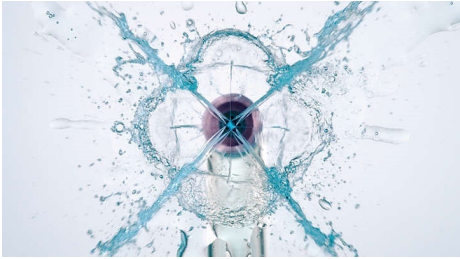

An effortless, thorough clean

Enjoy an effortless, thorough clean between your teeth and improve your gum health. Our Quad Stream technology helps you cover more area with less effort, while Pulse Wave technology gently guides you from tooth to tooth. Easy.

Customize easily to your needs

- 2 flossing modes, 10 intensities

PHILIPS

sonicare

Oral Irrigator

Quad Stream technology 2 flossing modes, 10 intensities, Whisper quiet design, Pulse waves as you go

HX3711/20

Highlights

Covers more area, effortlessly

X-shaped water streams cover more surface area for a faster, deeper clean versus manual floss. Effortlessly.

2 modes, 10 intensities

Enjoy a clean that's tailored to your needs. Clean mode uses a continuous flow of water for a great everyday clean, while Deep Clean uses distinct pulses for a more thorough clean. Whenever you need, adjust the intensity to your ideal comfort level.

F1 Standard nozzle

Use the standard nozzle for a regular clean. It uses a single stream of water to remove debris and clean thoroughly between your teeth.

F3 Quad Stream nozzle

For maximum coverage and an extra thorough clean, use the Quad Stream nozzle to concentrate water into four wide streams between teeth and along the gum line. The soft rubber guide is gentle on gums and every nozzle simply clicks on and off.