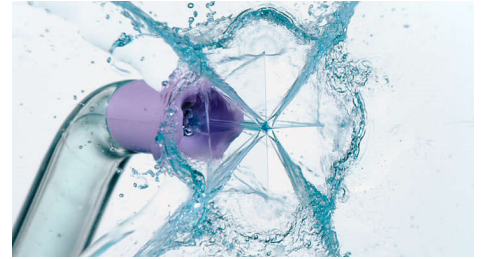

Highlights

Covers more area, effortlessly

X-shaped water streams cover more surface area for a faster, deeper clean versus manual floss. Effortlessly.

2 modes, 10 intensities

Enjoy a clean that's tailored to your needs. Clean mode uses a continuous flow of water for a great everyday clean, while Deep Clean uses distinct pulses for a more thorough clean. Whenever you need, adjust the intensity to your ideal comfort level.

Whisper quiet design

Engineered for a discreet clean, so you get great results without disturbing others.

Guides from tooth to tooth

Gentle pulses of water guide you from tooth-to-tooth so that you don't miss a spot.

F1 Standard nozzle

Use the standard nozzle for a regular clean. It uses a single stream of water to remove debris and clean thoroughly between your teeth.

F3 Quad Stream nozzle

For maximum coverage and an extra thorough clean, use the Quad Stream nozzle to concentrate water into four wide streams between teeth and along the gum line. The soft rubber guide is gentle on gums and every nozzle simply clicks on and off.