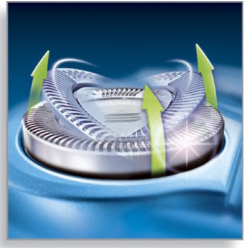

PHILIPS

Electric shaver

Gift box

HS190

Close shave

Simple, compact and advanced two-headed shaver with Lift and Cut technology and individually floating heads for a close shave

Adjusts to every curve of your face and neck

- Individually floating heads

Highlights

Individually floating heads

Align the razor sharp blades closer to your skin for exceptional closeness.

Specifications

Shaving Performance

Contour-following: Individual floating heads

Ease of use

Charging: Battery operation, Cordless

Service

Replacement head: Replace every 2 yrs with HQ4+