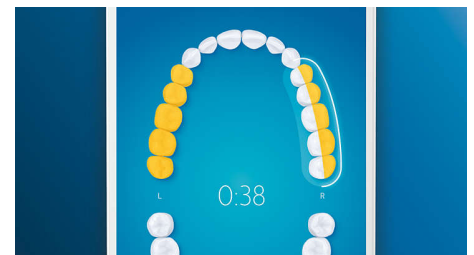

TouchUp feature

If you happen to miss a spot while brushing your teeth, your app's TouchUp feature will show you. You can then go back for a second pass, and be confident you are getting a complete clean, every time.