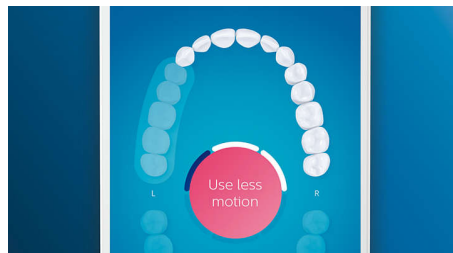

Never miss a spot

The Philips Sonicare app lets you know when you've achieved a thorough clean, and coaches you to be a better, more mindful brusher.