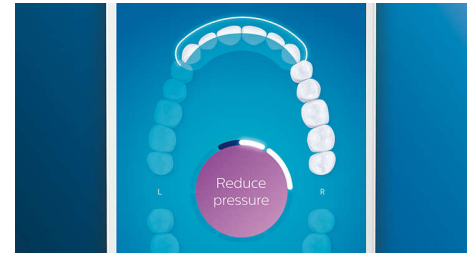

## Focus areas and goal-setting

Any trouble areas your dentist has pointed out? We'll highlight them on your in-app 3D mouth map, and remind you to pay extra attention to these areas.

## Too much pressure?

You might not notice when you brush too hard, but your DiamondClean Smart will. If you use too much pressure, the light ring on the end of your handle will flash. This is a gentle reminder to ease off the pressure, and let your brush head do the work. 7 out of 10 people found this feature helped them become a better brusher.