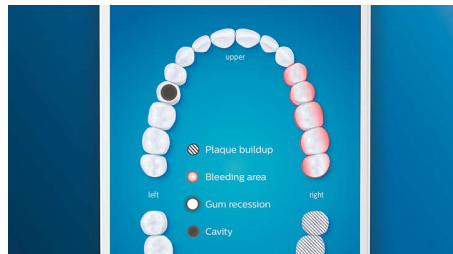

## Premium All-in-One brush head

Clean without compromise with the A3 Premium All-in-One brush head. Our all-time best has angled bristles to help remove up to 20x more plaque even in hard-to-reach areas\*. Triangular tips work to remove up to 100% more stains in less than two days\*\*. And longer bristles clean deep for gums that are up to 15x healthier in just two weeks\*\*. All that without ever switching brush heads. Did you know: brush heads become less effective after 3 months of use? Our BrushSync™ feature can remind you when it's almost time for a replacement.

## Care for your gums

Click on the G3 Premium Gum Care brush head to improve your gum health. Its smaller size and targeted gum line bristles deliver gentle yet effective cleaning along the gum line, where gum disease starts. It's clinically proven to deliver up to 100% less gum inflammation\*\*\*\* and up to 7x healthier gums in just two weeks.\*\*\*\*

## TongueCare+ tongue brush

Click on the TongueCare+ tongue brush to gently remove odor causing bacteria from the pores of your tongue. Its 240 specially designed MicroBristles get between all your tongue's ridges and grooves to remove bacteria and debris that lead to bad breath. Team with our antibacterial BreathRx tongue spray for superior cleaning and super fresh breath.

## Focus areas and goal-setting

Any trouble areas your dentist has pointed out? We'll highlight them on your in-app 3D mouth map, and remind you to pay extra attention to these areas.