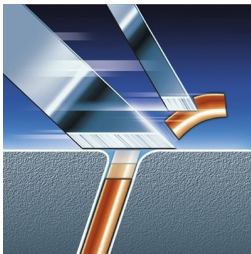

Perfectly close, even on the neck

- Flex & Pivot Action follows every curve

A fast and close shave

- Triple-Track shaving heads with 50% more shaving surface

Comfortably close

- Super Lift & Cut technology

Three independently flexing heads in a shaving unit that swivels with a full range of motion. This unique combination ensures optimum skin contact in curved areas to catch even the most problematic neck hair.

Triple-Track shaving heads

The three shaving tracks of the Triple-Track shaving heads offer 50% more shaving surface than standard, single track rotary shaving heads.

Super Lift & Cut technology

The dual blade system of this electric shaver lifts hairs to cut comfortably below skin level.