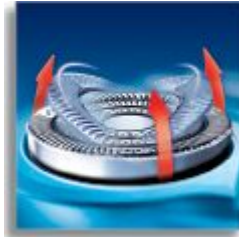

- Reflex Action system
- Individually floating heads

Simply rinses clean

- Washable shaver

Highlights

Speed-XL shaving heads

The three shaving tracks offer 50% more shaving surface for a fast and close shave.
*Compared to standard rotary shaving heads.

Precision Cutting System

Ultra thin heads with slots to shave the long hairs and holes to shave even the shortest stubble.

Super Lift & Cut technology

The dual blade system lifts hairs to cut comfortably below skin level.

Reflex Action system

Automatically adjusts to every curve of your face and neck.

Individually floating heads

Align the razor sharp blades closer to your skin for exceptional closeness.

Washable shaver

The waterproof shaver can be easily rinsed under the tap.