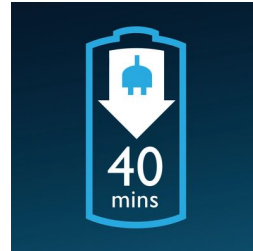

Cordless and corded use

Cordless and corded use

Charging stand

Charging stand

Cleaning indicator

Cleaning indicator