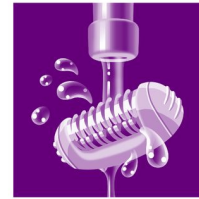

Gently vibrating massage bar stimulates and soothes the skin for a pleasant epilation process.

Gentle tweezing discs

This epilator has gentle tweezing discs to remove hair without pulling the skin.

Cordless

Up to 30 minutes wirefree epilation, quick 1-hour recharge

Two speed settings

This epilator has two speed settings. Speed 1 for extra gentle epilation and speed 2 for extra efficient epilation

Sensitive area cap

This epilator has a sensitive area cap. Specifically adapted for more sensitive skin, allowing for gentle epilation in delicate areas

Washable head

The head can be detached and cleaned under running water for better hygiene.