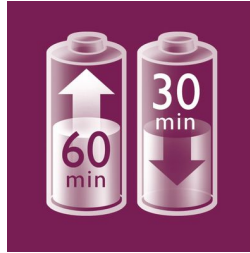

Gently vibrating massage bar stimulates and soothes the skin for a pleasant epilation process.

Gentle tweezing discs

This epilator has gentle tweezing discs to remove hair without pulling the skin.

Cordless