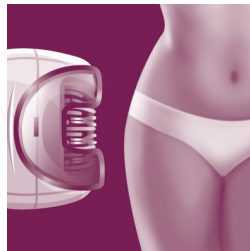

Beautiful skin

- Exfoliation brush to reveal even more radiant skin.
- Vibrating massage bar stimulates your skin

Smooth skin

- Gentle tweezing discs remove hair without pulling skin

Comfortable epilation

Gently vibrating massage bar stimulates and soothes the skin for a pleasant epilation process.

Gentle tweezing discs

This epilator has gentle tweezing discs to remove hair without pulling the skin.

Cordless

Up to 30 minutes wirefree epilation, quick 1-hour recharge

Two speed settings

This epilator has two speed settings. Speed 1 for extra gentle epilation and speed 2 for extra efficient epilation

Sensitive area cap

This epilator has a sensitive area cap. Specifically adapted for more sensitive skin, allowing for gentle epilation in delicate areas

Washable head

The head can be detached and cleaned under running water for better hygiene.