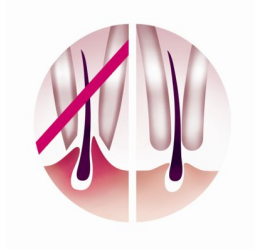

Beautiful skin

- Exfoliation brush to reveal even more radiant skin.
- Vibrating massage bar stimulates your skin

Smooth skin

- Gentle tweezing discs remove hair without pulling skin

Comfortable epilation

Exfoliation brush

Unique Philips design which contains hypo-allergenic bristles for optimal hygiene, fits perfectly in your hand for optimal handling in all conditions and can be used wet & dry.

Massage attachment

Gently vibrating massage bar stimulates and soothes the skin for a pleasant epilation process.

Gentle tweezing discs

This epilator has gentle tweezing discs to remove hair without pulling the skin.

Cordless

Up to 30 minutes wirefree epilation, quick 1-hour recharge

Two speed settings

This epilator has two speed settings. Speed 1 for extra gentle epilation and speed 2 for extra efficient epilation

Sensitive area cap