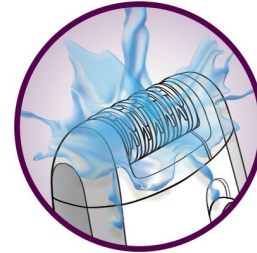

Highlights

Opti-start cap with massage

For a maximum skin contact at all times while relaxing your skin before epilating, this combi-attachment positions the epilator at the optimum angle for a constant effective hair removal

Lift and massage attachment

Lifts even the short hairs for an extra close epilation and relaxes your skin for a gentler hair removal at the same time

Sensitive cap

Specifically adapted for more sensitive skin, allowing for gentle epilation in delicate areas.

Ergonomic grip

The rounded shape fits perfectly in your hand for comfortable hair removal. It looks great too!

Two speed settings

Speed 1 for extra gentle epilation and speed 2 for extra efficient epilation

Hypo-allergenic

Additionally the hypo-allergenic discs assure an optimal hygiene.

Washable epilation head

The head can be detached and cleaned under running water for better hygiene

Specifications

Accessories