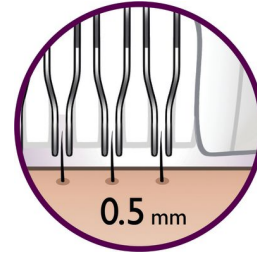

Lift and massage attachment

Lifts even the short hairs for an extra close epilation and relaxes your skin for a gentler hair removal at the same time

Sensitive cap

Specifically adapted for more sensitive skin, allowing for gentle epilation in delicate areas.

Ergonomic grip

The rounded shape fits perfectly in your hand for comfortable hair removal. It looks great too!

Two speed settings

Speed 1 for extra gentle epilation and speed 2 for extra efficient epilation

Hypo-allergenic

Additionally the hypo-allergenic discs assure an optimal hygiene.

Washable epilation head

The head can be detached and cleaned under running water for better hygiene

Specifications

Accessories