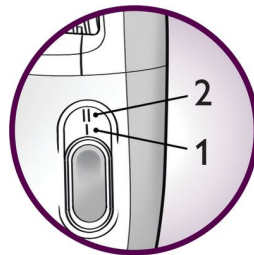

Highlights

Opti-start cap with massage

For a maximum skin contact at all times while relaxing your skin before epilating, this combi-attachment positions the epilator at the optimum angle for a constant effective hair removal

Lift and massage attachment

Lifts even the short hairs for an extra close epilation and relaxes your skin for a gentler hair removal at the same time

Sensitive cap

Specifically adapted for more sensitive skin, allowing for gentle epilation in delicate areas.

Ergonomic grip

The rounded shape fits perfectly in your hand for comfortable hair removal. It looks great too!

Two speed settings

Speed 1 for extra gentle epilation and speed 2 for extra efficient epilation