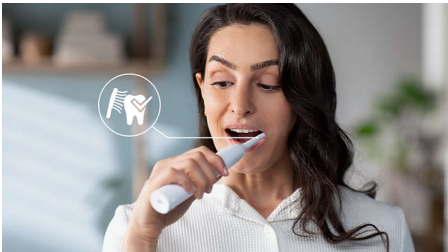

Protects your gums

- Pressure Sensor helps protect your teeth and gums

Provides superior clean

- Our unique technology brings you a powerful yet gentle clean
- Up to 7x better plaque removal vs a manual toothbrush*

Highlights

Removes plaque 7x better*

Sonicare electric toothbrush with advanced sonicare technology is clinically proven to remove up to 7x better* plaque from your teeth and along the gum line while protecting your gums.

Protects your gums

Built-in pressure sensor automatically detects pressure you apply, warns you, and reduces the toothbrush vibrations automatically to help protect your gums. The toothbrush will make a pulsing sound as a reminder to ease off the pressure. 7 out of 10 people found this feature helped them become better brushers.