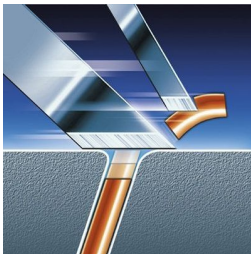

Comfortably close

- Super Lift & Cut technology

A fast and close shave

- Triple-Track shaving heads with 50% more shaving surface

Perfectly close, even on the neck

- Flex and Pivot Action follows every curve

Shaves even the shortest stubble

- Precision Cutting System

Simply rinses clean

- Washable shaver

asimpleswitch.com

Highlights

Flex and Pivot Action

Three independently flexing heads in a shaving unit that swivels with full range of motion. This unique combination ensures optimum skin contact in curved areas to catch even the most problematic neck hair.

Triple-Track shaving heads

The three shaving tracks of the Triple-Track shaving heads offer 50% more shaving surface than standard, single track rotary shaving heads.

Super Lift & Cut technology

The dual blade system lifts hairs to cut comfortably below skin level.

Precision Cutting System

Ultra thin heads with slots to shave the long hairs and holes to shave even the shortest stubble.

Precision tube trimmer

Patented tube trimmer technology for great precision and manoeuvrability. Perfect for contouring and trimming moustache and sideburns.