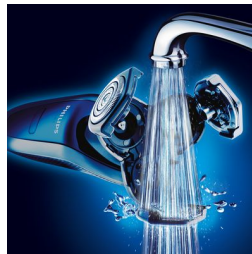

Triple-Track shaving heads

The three shaving tracks of the Triple-Track shaving heads offer 50% more shaving surface than standard, single track rotary shaving heads.

Super Lift & Cut technology

The dual blade system lifts hairs to cut comfortably below skin level.

Precision Cutting System

Ultra thin heads with slots to shave the long hairs and holes to shave even the shortest stubble.

Precision tube trimmer

Patented tube trimmer technology for great precision and manoeuvrability. Perfect for contouring and trimming moustache and sideburns.

Washable shaver

The waterproof shaver can be easily rinsed under the tap.

Specifications

Shaving Performance

Shaving System: Triple-Track shaving heads, Precision Cutting System, Super Lift & Cut technology

Contour-following: Flex and Pivot Action, Pivoting shaving unit

Styling: Skin-friendly precision trimmer

Ease of use

Display: Battery full indicator, Battery low indicator, Charge indicator, Replace shaving heads indicator, Travel lock