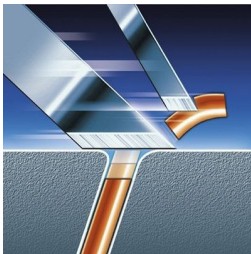

Perfectly close, even on the neck

- Flex & Pivot Action follows every curve

A fast and close shave

- Triple-Track shaving heads with 50% more shaving surface

Comfortably close

- Super Lift & Cut technology

Shaves even the shortest stubble

- Precision Cutting System

Perfect moustache and sideburn trimming

- Precision tube trimmer

asimpleswitch.com

Highlights

Flex & Pivot Action

Three independently flexing heads in a shaving unit that swivels with a full range of motion. This unique combination ensures optimum skin contact in curved areas to catch even the most problematic neck hair.

Triple-Track shaving heads

The three shaving tracks of the Triple-Track shaving heads offer 50% more shaving surface than standard, single track rotary shaving heads.

Super Lift & Cut technology

The dual blade system of this electric shaver lifts hairs to cut comfortably below skin level.

Precision Cutting System

The electric shaver has ultra thin heads with slots to shave the long hairs and holes to shave even the shortest stubble.

Precision tube trimmer

Patented tube trimmer technology for great precision and maneuverability. Perfect for contouring and trimming moustache and sideburns.