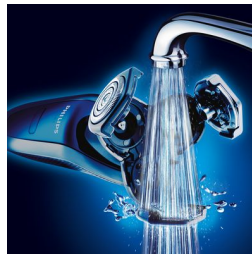

Triple-Track shaving heads

The three shaving tracks of the Triple-Track shaving heads offer 50% more shaving surface than standard, single track rotary shaving heads.

Super Lift & Cut technology

The dual blade system of this electric shaver lifts hairs to cut comfortably below skin level.

Precision Cutting System

The electric shaver has ultra thin heads with slots to shave the long hairs and holes to shave even the shortest stubble.

Precision tube trimmer

Patented tube trimmer technology for great precision and maneuverability. Perfect for contouring and trimming moustache and sideburns.

Washable shaver

The waterproof shaver can be easily rinsed under the tap.

Specifications

Shaving Performance

Shaving system: Triple-Track shaving heads, Precision Cutting System, Super Lift & Cut technology

Contour following: Flex & Pivot Action, Pivoting shaving unit

Styling: Skin friendly precision trimmer

Ease of use

Display: Charge indicator, Replace shaving heads indicator, Travel lock

Charging: Rechargeable, Quick charge