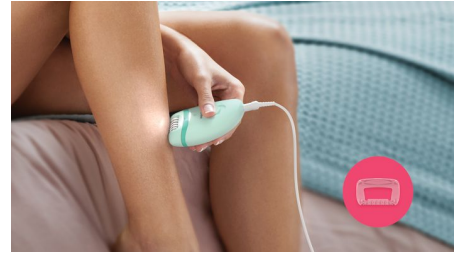

Easy and effortless usage

- Unique built-in light for greater visibility of fine hairs
- 2 speed settings to grab thinner and thicker hairs
- Profiled, ergonomic grip for comfortable handling
- Washable epilation head for extra hygiene and easy cleaning

Thorough results

- Efficient epilation system pulls out the hairs from the root

Accessories

- Sensitive cap to remove unwanted hairs
- Includes massage cap
- Travel pouch

asimpleswitch.com

Highlights

Efficient epilation system

Efficient epilation system leaves your skin smooth and stubble free for weeks

Ergonomic grip

The rounded shape fits perfectly in your hand for comfortable hair removal. It looks great too!

Massage cap

Massage cap eases the epilation sensation.

Opti-light

Unique built-in light ensures less hairs are missed for a more effective epilation.

Washable epilation head

This epilator has a washable epilation head. The head can be detached and cleaned under running water for better hygiene