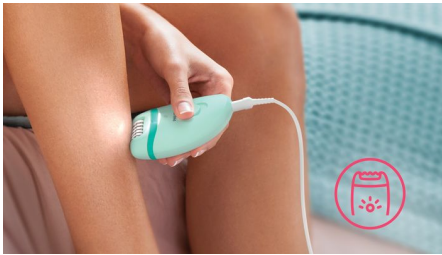

Easy and effortless usage

- Unique built-in light for greater visibility of fine hairs
- 2 speed settings to grab thinner and thicker hairs
- Profiled, ergonomic grip for comfortable handling
- Washable epilation head for extra hygiene and easy cleaning

Thorough results

- Efficient epilation system pulls out the hairs from the root

Accessories

- Sensitive cap to remove unwanted hairs
- Includes massage cap
- Travel pouch

asimpleswitch.com

Highlights

Efficient epilation system

Efficient epilation system leaves your skin smooth and stubble free for weeks

Ergonomic grip

The rounded shape fits perfectly in your hand for comfortable hair removal. It looks great too!

Massage cap

Massage cap eases the epilation sensation.

Opti-light

Unique built-in light ensures less hairs are missed for a more effective epilation.

Washable epilation head

This epilator has a washable epilation head. The head can be detached and cleaned under running water for better hygiene