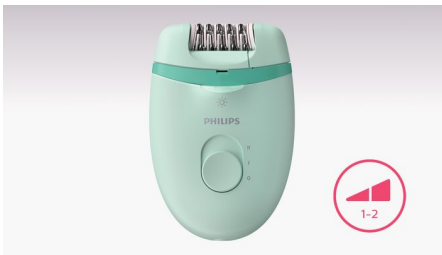

Easy and effortless usage

- Unique built-in light for greater visibility of fine hairs
- 2 speed settings to grab thinner and thicker hairs
- Profiled, ergonomic grip for comfortable handling
- Washable epilation head for extra hygiene and easy cleaning

Efficient epilation system leaves your skin smooth and stubble free for weeks

Ergonomic grip

The rounded shape fits perfectly in your hand for comfortable hair removal. It looks great too!

Massage cap

Massage cap eases the epilation sensation.

Opti-light

Unique built-in light ensures less hairs are missed for a more effective epilation.

Washable epilation head

This epilator has a washable epilation head. The head can be detached and cleaned under running water for better hygiene

Travel pouch

Travel pouch for storage and transportation

2 Speed settings

2 speed settings to remove thinner and thicker hairs for a more personalized hair removal treatment.

Sensitive area cap

For more gentleness in different body areas it includes a delicate area cap to easily remove unwanted hairs from underarm and bikini.