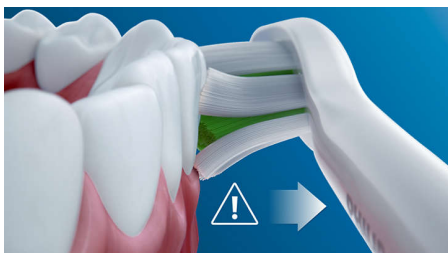

Monitor your brushing pressure

Brushing too hard can damage your teeth and gums. To prevent this, your Philips Sonicare ProtectiveClean emits a gentle pulsing sound to remind you to ease off on the pressure.