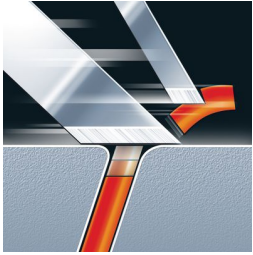

Perfectly close, even in hard-to-reach areas

- SmartTouch Contour-following: for a fast and efficient shave
- Speed-XL shaving heads: for a fast and close shave

Comfortably close

- Super Lift & Cut technology

Shaves even the shortest stubble

- Precision Cutting System

Adjusts to every curve of your face and neck

- Individually floating heads
- Reflex Action system

Simply rinses clean

- Washable shaver

Highlights

Super Lift & Cut technology

The dual blade system lifts hairs to cut comfortably below skin level.

Precision Cutting System

Ultra thin heads with slots to shave the long hairs and holes to shave even the shortest stubble.

Individually floating heads

Align the razor sharp blades closer to your skin for exceptional closeness.

Reflex Action system

Automatically adjust to every curve of your face and neck for flexible, smoother shaving.