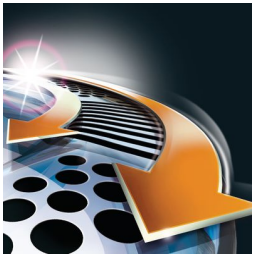

Precision Cutting System