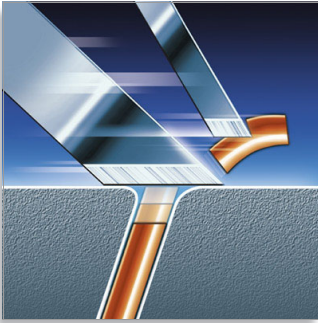

Shaves even the shortest stubble

- Precision Cutting System

Comfortably close

- Super Lift & Cut technology

Simply rinses clean

- Washable shaver

Adjusts to every curve of your face and neck

- Reflex Action system
- Individually floating heads

Moustache and sideburn trimming

- Spring-released, pop-up trimmer

PHILIPS
sense and simplicity

Highlights

Super Lift & Cut technology

The dual blade system of this electric shaver lifts hairs to cut comfortably below skin level.

Washable shaver

The water resistant Philips shaver can be easily rinsed under the tap.

Reflex Action system

Automatically adjusts to every curve of your face and neck.

Individually floating heads

Align the razor sharp blades of your Philips shaver closer to your skin for exceptional closeness.

Spring-released, pop-up trimmer

Full width trimmer is perfect for grooming sideburns and moustache.

Precision Cutting System

The electric shaver has ultra thin heads with slots to shave the long hairs and holes to shave even the shortest stubble.