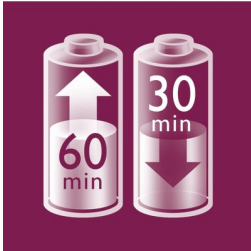

Highlights

Battery operated mini epilator

Precision epilator is battery operated (AA batteries).

Cordless use