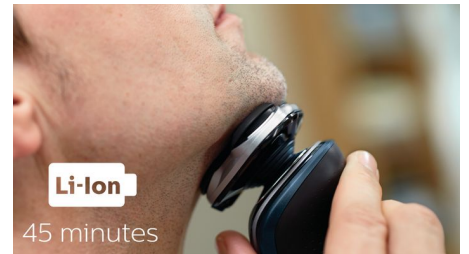

45 minutes of cordless shaving

You'll have 45+ minutes of running time – that's about 15 shaves – on a one-hour charge. Or choose to shave with the device plugged in.