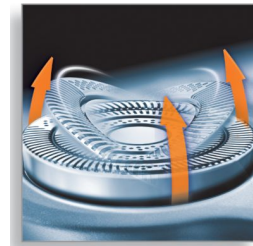

Highlights

SmartTouch Contour-following

Constantly keeps the 3 shaving heads in close contact with your skin for a fast and efficient shave.

Speed-XL shaving heads

The three shaving tracks offer 50% more shaving surface for a fast and close shave.
*Compared to standard rotary shaving heads.

Personal Comfort Control

Personal Comfort Control adapts the shaver to your skin type. Select the 'Normal' setting for a fast and comfortable close shave. Select 'Sensitive' for a comfortable close shave with maximum skin comfort.

Precision Cutting System

Ultra thin heads with slots to shave the long hairs and holes to shave even the shortest stubble.

Super Lift & Cut technology

The dual blade system lifts hairs to cut comfortably below skin level.

Reflex Action system

Automatically adjust to every curve of your face and neck for flexible, smoother shaving.

Individually floating heads

Align the razor sharp blades closer to your skin for exceptional closeness.