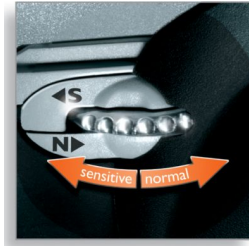

Highlights

SmartTouch Contour-following

Constantly keeps the 3 shaving heads in close contact with your skin for a fast and efficient shave.

Speed-XL shaving heads

The three shaving tracks offer 50% more shaving surface for a fast and close shave.
*Compared to standard rotary shaving heads.

Personal Comfort Control

Personal Comfort Control adapts the shaver to your skin type. Select the 'Normal' setting for a fast and comfortable close shave. Select 'Sensitive' for a comfortable close shave with maximum skin comfort.

Precision Cutting System

Ultra thin heads with slots to shave the long hairs and holes to shave even the shortest stubble.

Super Lift & Cut technology

The dual blade system lifts hairs to cut comfortably below skin level.

Reflex Action system

Automatically adjust to every curve of your face and neck for flexible, smoother shaving.

Individually floating heads

Align the razor sharp blades closer to your skin for exceptional closeness.